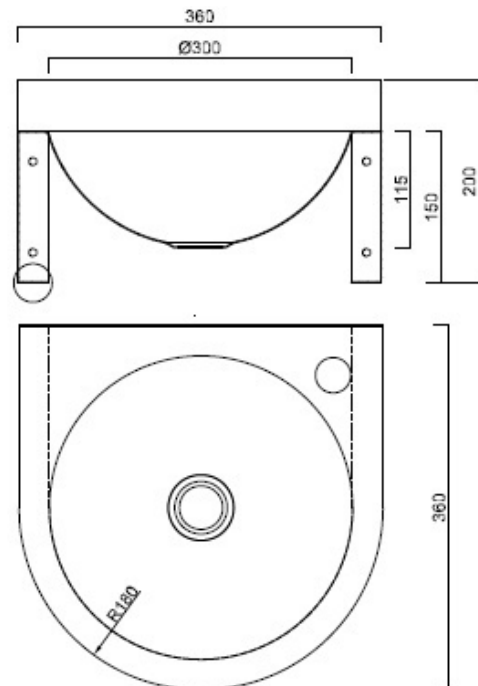

**Product Specification Sheet  
WB3RLX****FEATURES:**

- 0.9mm 304 Stainless Steel
- 40mm Waste outlet, plug and waste included
- Waste Brackets (WABR) included

**DIMENSIONS:**

- 360 x 360 x 200 o/a
- Bowl Dia: 300mm x 115 deep

E&OE – it is recommended all measurements are taken directly from the product. Specification subject to change without notice, always consult the literature supplied with the product. Coloured images are indicative only.